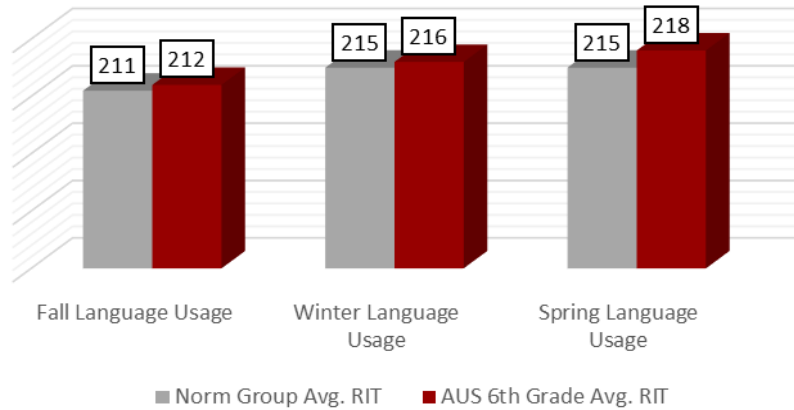

MIDDLE SCHOOL LANGUAGE USAGE MAP COMPARISON CHART FALL TO SPRING 2018-19

6th Grade Language Usage Fall to Spring Comparison Chart 2018-19