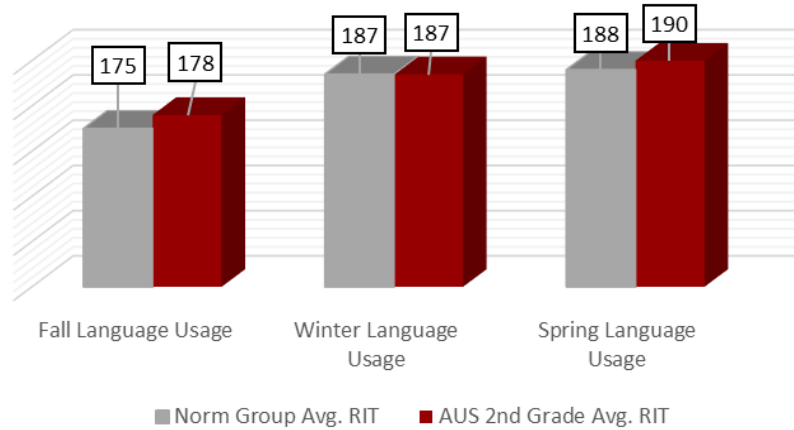

4th Grade Reading Fall to Spring Comparison Chart 2018-19

5th Grade Reading Fall to Spring Comparison Chart 2018-19

ELEMENTARY SCHOOL LANGUAGE USAGE MAP COMPARISON CHART FALL TO SPRING 2018-19

2nd Grade Language Usage Fall to Spring Comparison Chart 2018-19

3rd Grade Language Usage Fall to Spring Comparison Chart 2018-19

4th Grade Language Usage Fall to Spring Comparison Chart 2018-19

5th Grade Language Usage Fall to Spring Comparison Chart 2018-19