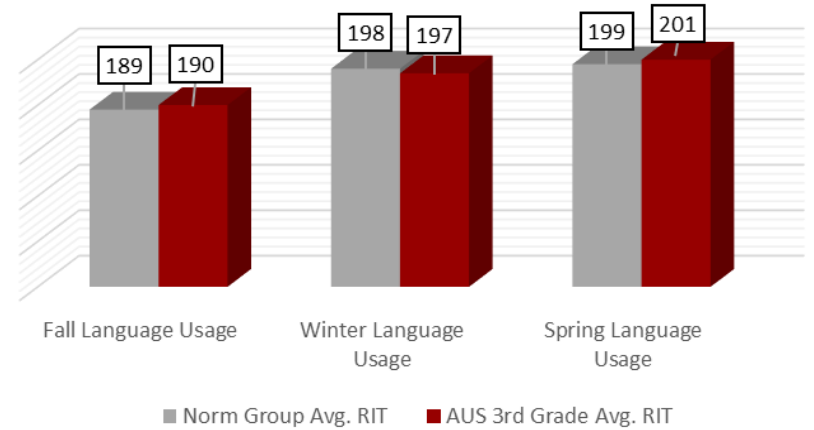

4th Grade Reading Fall to Spring Comparison Chart 2018-19

5th Grade Reading Fall to Spring Comparison Chart 2018-19

ELEMENTARY SCHOOL LANGUAGE USAGE MAP COMPARISON CHART FALL TO SPRING 2018-19

2nd Grade Language Usage Fall to Spring Comparison Chart 2018-19

3rd Grade Language Usage Fall to Spring Comparison Chart 2018-19

4th Grade Language Usage Fall to Spring Comparison Chart 2018-19

5th Grade Language Usage Fall to Spring Comparison Chart 2018-19