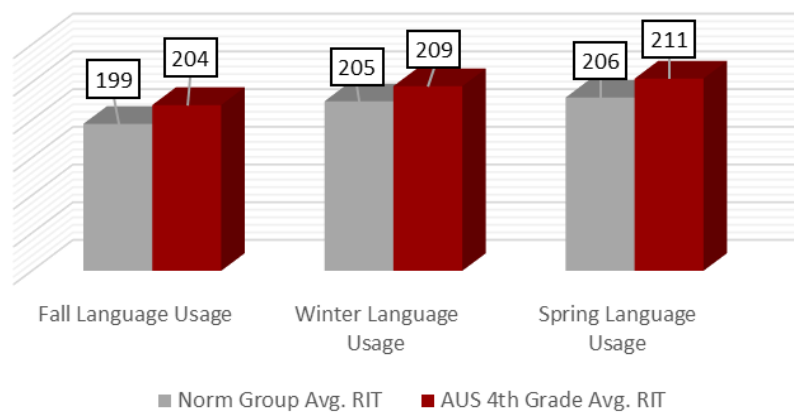

4th Grade Reading Fall to Spring Comparison Chart 2018-19

5th Grade Reading Fall to Spring Comparison Chart 2018-19

ELEMENTARY SCHOOL LANGUAGE USAGE MAP COMPARISON CHART FALL TO SPRING 2018-19

2nd Grade Language Usage Fall to Spring Comparison Chart 2018-19

3rd Grade Language Usage Fall to Spring Comparison Chart 2018-19

4th Grade Language Usage Fall to Spring Comparison Chart 2018-19

5th Grade Language Usage Fall to Spring Comparison Chart 2018-19