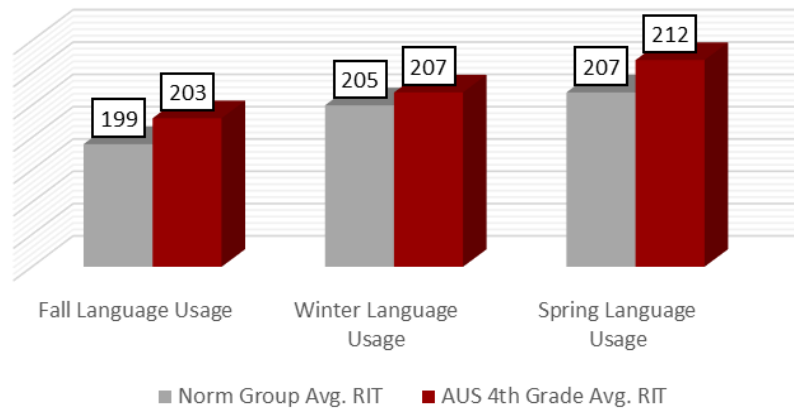

4th Grade Reading Fall to Spring Comparison Chart 2017-18

5th Grade Reading Fall to Spring Comparison Chart 2017-18

ELEMENTARY SCHOOL LANGUAGE USAGE MAP COMPARISON CHART FALL TO SPRING 2017-18

2nd Grade Language Usage Fall to Spring Comparison Chart 2017-18

3rd Grade Language Usage Fall to Spring Comparison Chart 2017-18

4th Grade Language Usage Fall to Spring Comparison Chart 2017-18

5th Grade Language Usage Fall to Spring Comparison Chart 2017-18