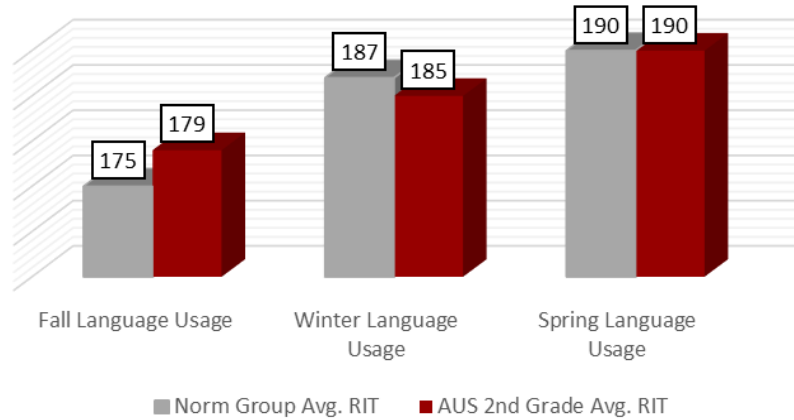

4th Grade Reading Fall to Spring Comparison Chart 2017-18

5th Grade Reading Fall to Spring Comparison Chart 2017-18

ELEMENTARY SCHOOL LANGUAGE USAGE MAP COMPARISON CHART FALL TO SPRING 2017-18

2nd Grade Language Usage Fall to Spring Comparison Chart 2017-18

3rd Grade Language Usage Fall to Spring Comparison Chart 2017-18

4th Grade Language Usage Fall to Spring Comparison Chart 2017-18

5th Grade Language Usage Fall to Spring Comparison Chart 2017-18