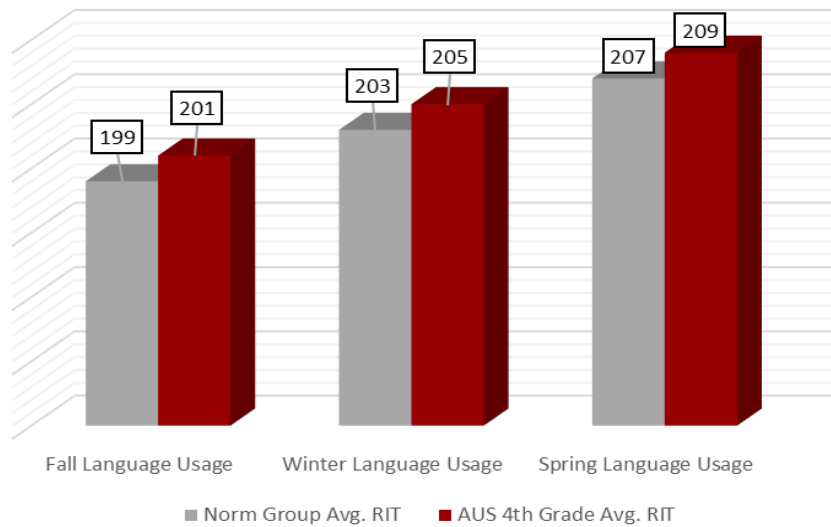

### 4th Grade Reading Fall to Spring Comparison Chart 2016-17

### 5th Grade Reading Fall to Spring Comparison Chart 2016-17

## ELEMENTARY SCHOOL LANGUAGE USAGE MAP COMPARISON CHART FALL TO SPRING 2016-17

2nd Grade Language Usage Fall to Spring Comparison Chart 2016-17

3rd Grade Language Usage Fall to Spring Comparison Chart 2016-17

4th Grade Language Usage Fall to Spring Comparison Chart 2016-17

5th Grade Language Usage Fall to Spring Comparison Chart 2016-17